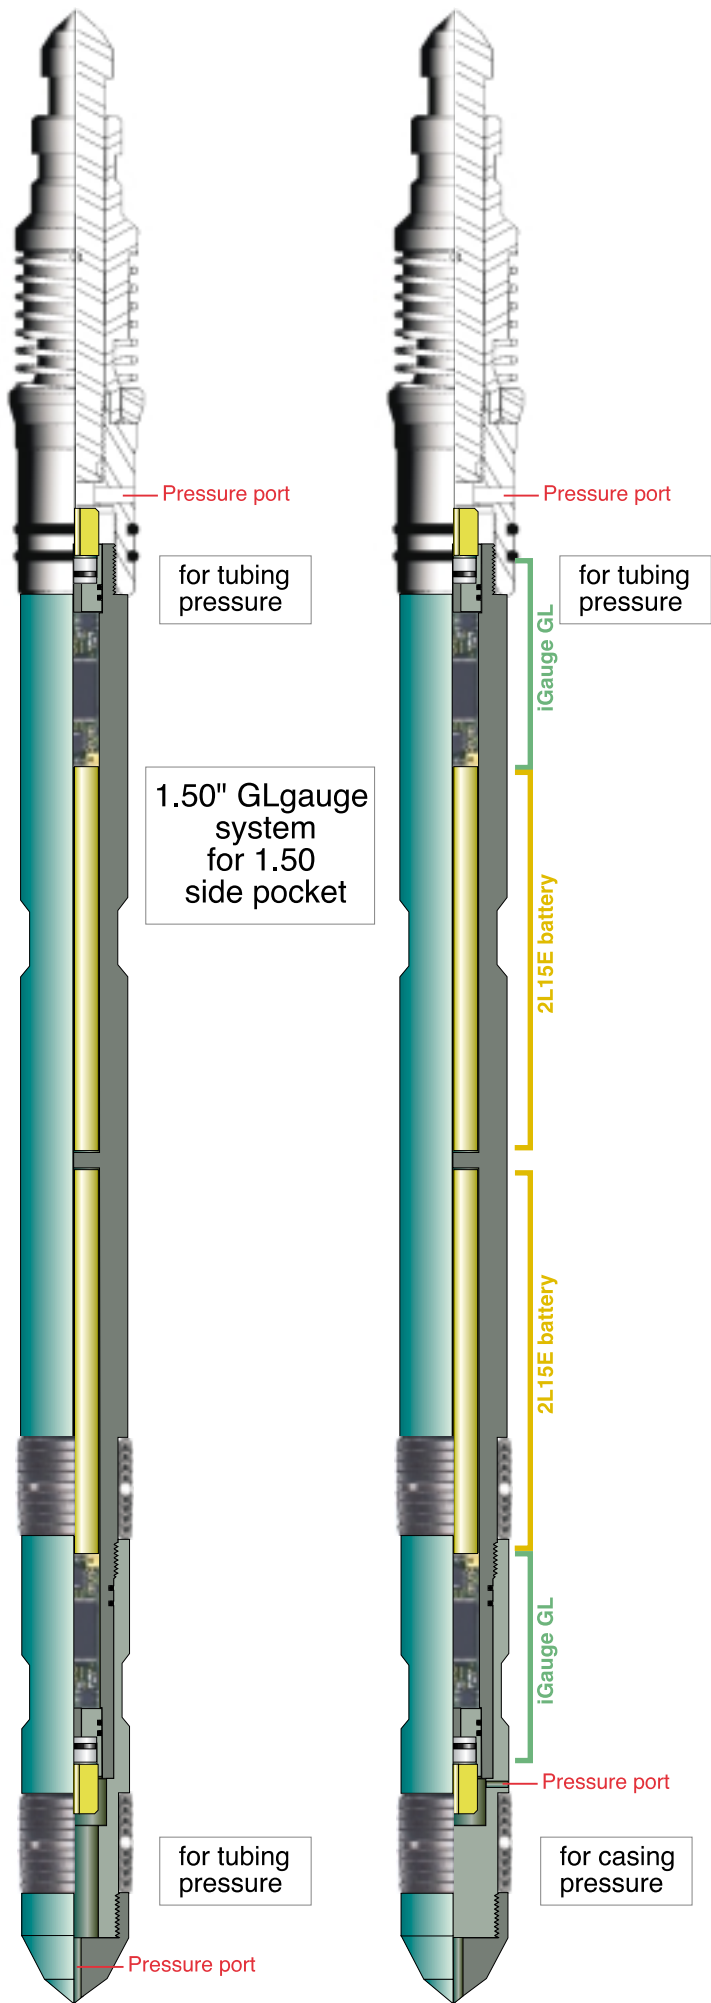

iGauge systems for side pocket mandrels

TDSO_008_0